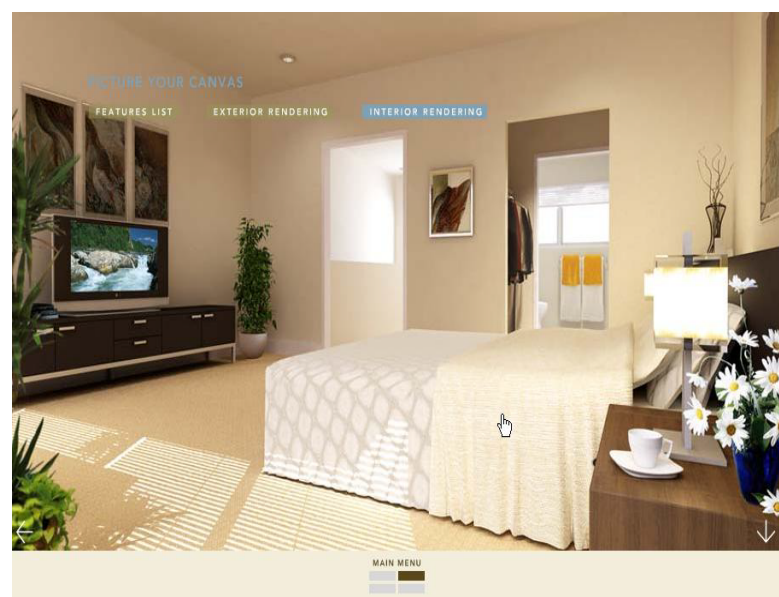

## Marketing Presentation

Prepared for 2166 WEST 8TH DEVELOPMENT CORPORATION

Presented by Wayne Pasco & Les Twarog Re/Max Crest Westside

Dated: Dec 2nd, 2008