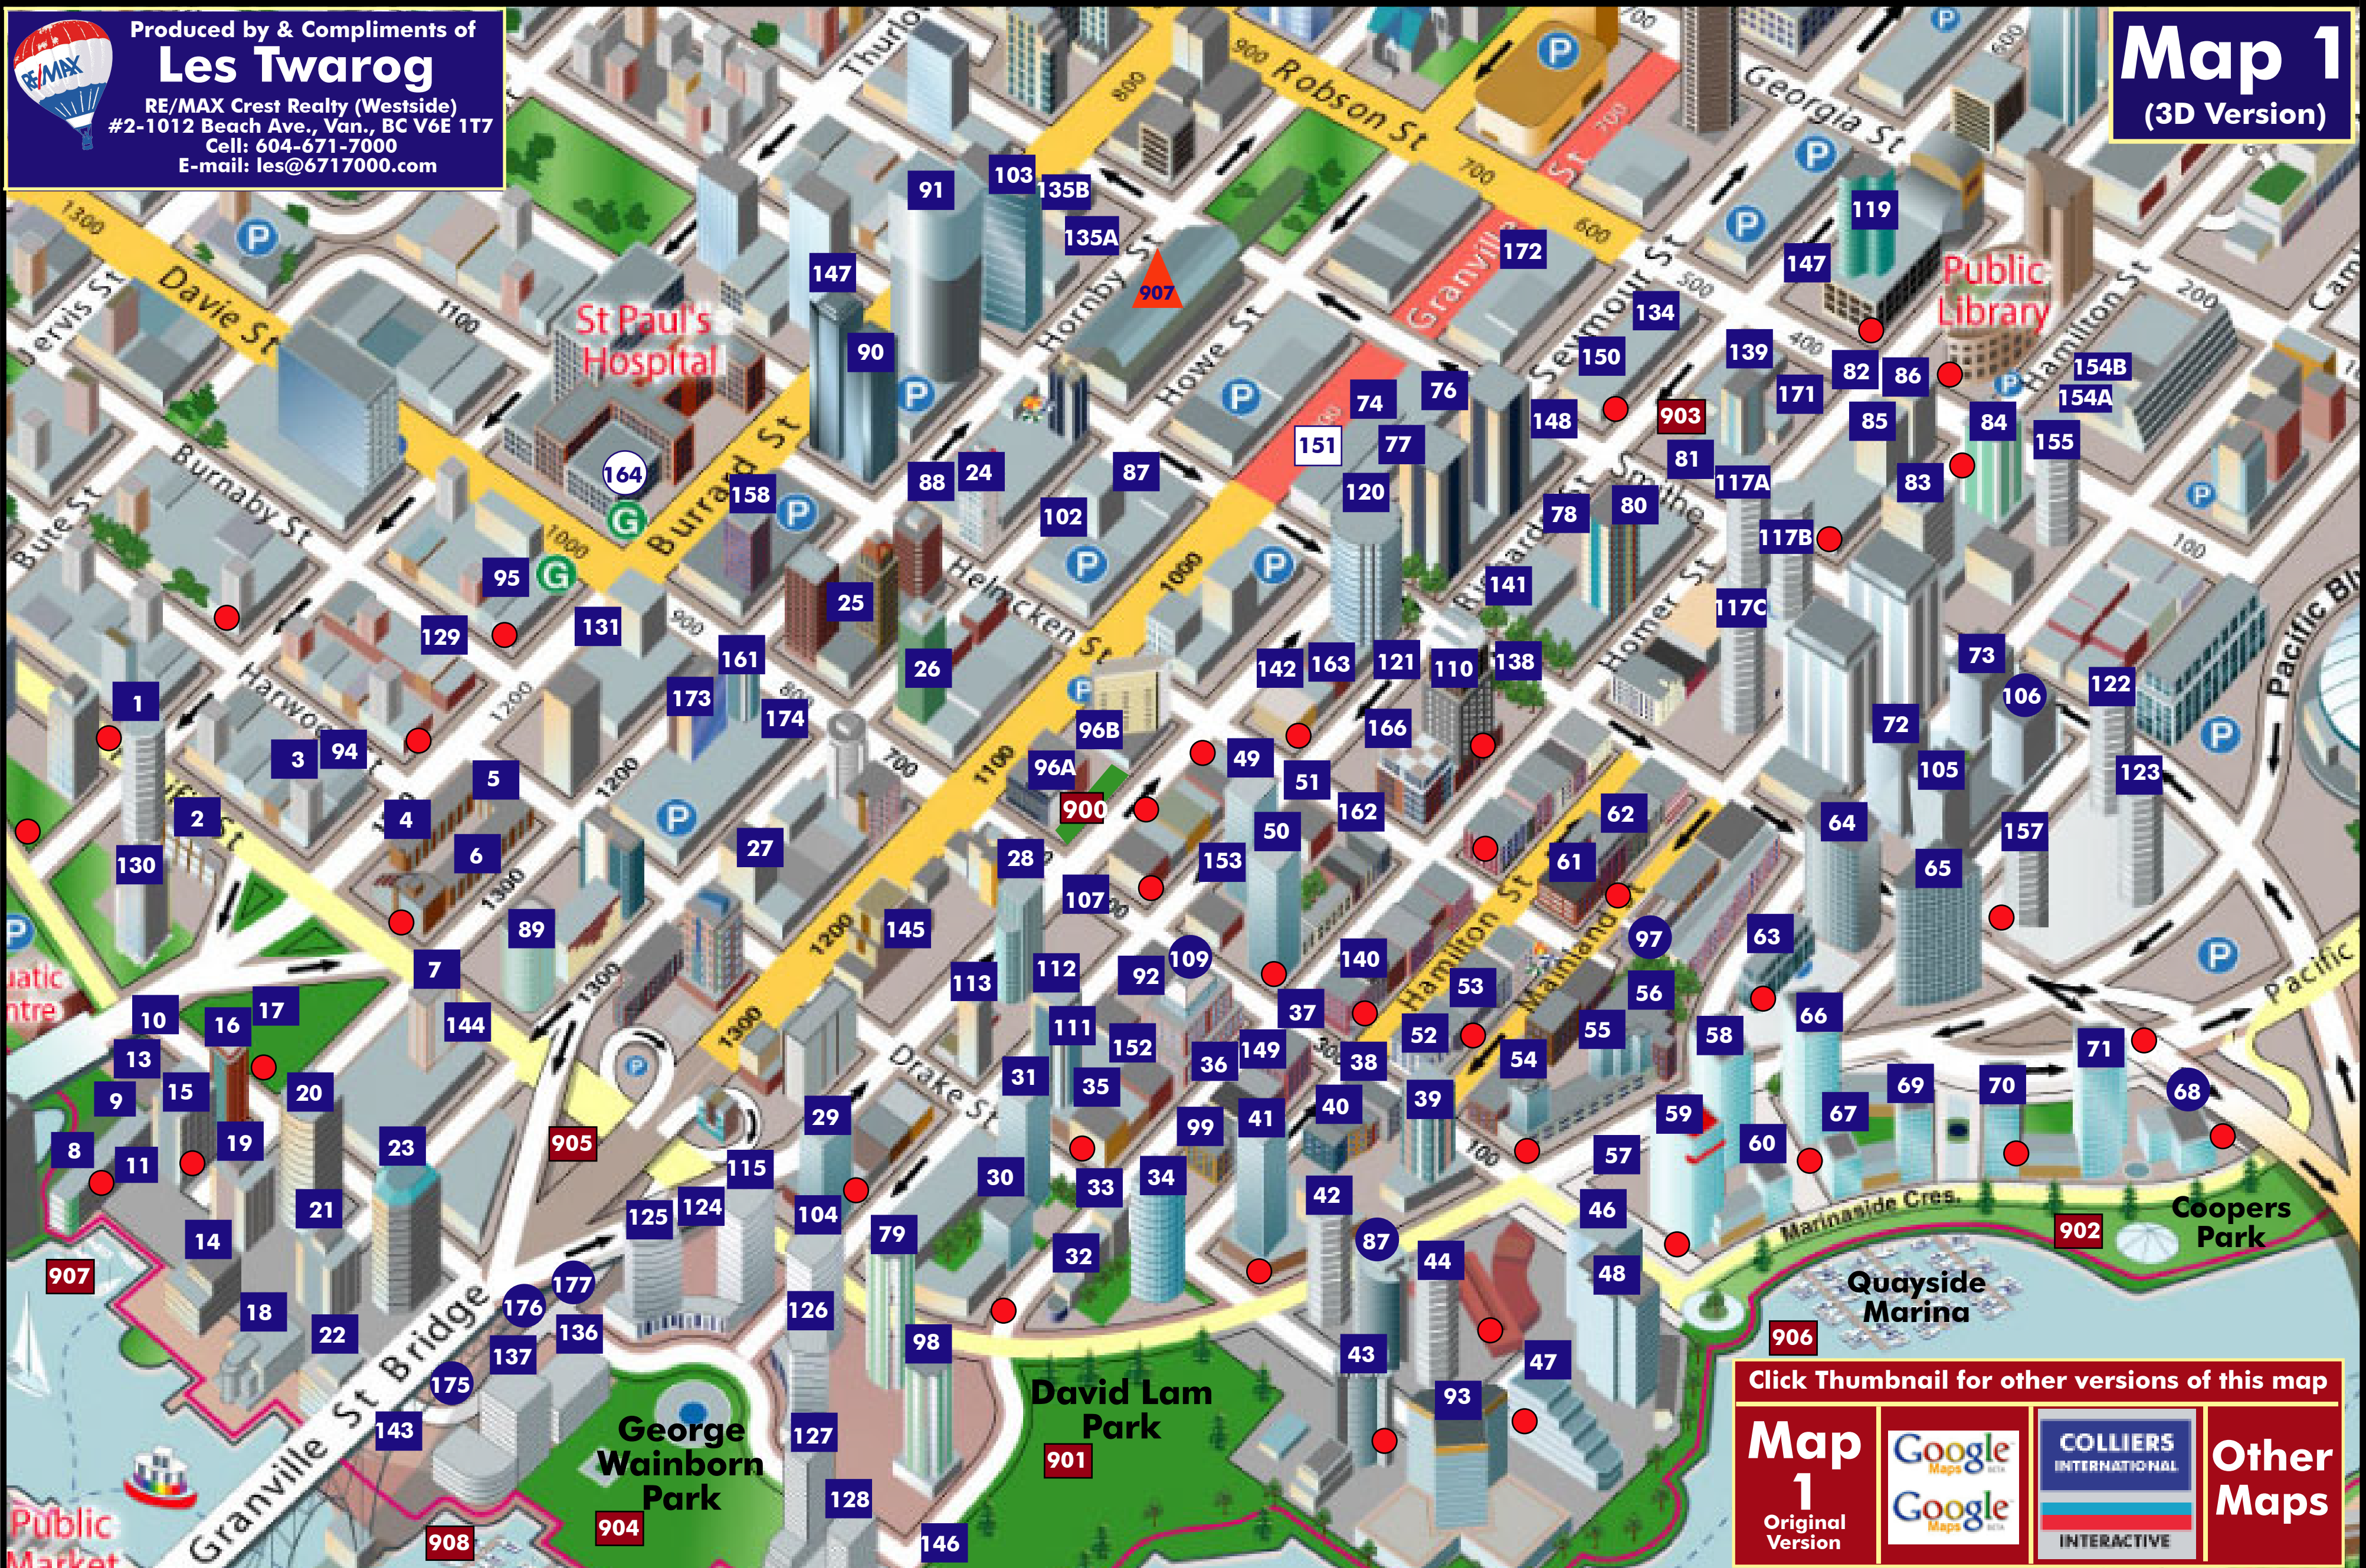

# Concrete building location map for Concord Pacific, Yaletown & Surrounding Areas

Produced by & Compliments of  
**Les Twarog**  
 RE/MAX Crest Realty (Westside)  
 #2-1012 Beach Ave., Van., BC V6E 1T7  
 Cell: 604-671-7000  
 E-mail: les@6717000.com

**Map 1**  
 (3D Version)

Click Thumbnail for other versions of this map

<b>Map 1</b> Original Version	Google Maps	COLLIERS INTERNATIONAL	<b>Other Maps</b>
	Google Maps	INTERACTIVE	

All information including floor plans, floor plates, maps & suite numbers are gathered from different sources. The above information is provided by Re/Max Crest Realty (Westside) - Les Twarog - 604-671-7000 and is from sources believed reliable but should not be relied upon without verification. The Webmaster/REMAX Crest Realty (Westside)/Les Twarog/Sonja Pedersen are not held liable for any errors or omissions. The reader of this material to verify the accuracy of the content.

Map & Legend also available at [www.6717000.com](http://www.6717000.com)