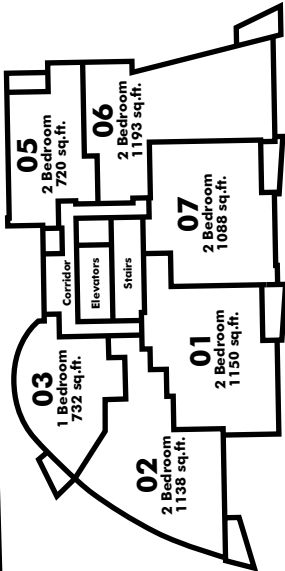

Cooper's Lookout
33 Smithe
Typical Floors
15th - 32nd floor

Cooper's Lookout
Villas
9 Smithe
Typical Floors
1 thru 11

Pacific Boulevard

Smithe Mews

Map Produced by and
 is Compliments of
VancouverFloorPlans.com
604-671-7000
info@vancouverfloorplans.com
COPYRIGHT ©

Cooper's Quay
Residential Development

Cooperage Mews

Mariner
918 Cooperage Way
Typical Floors
5th - 25th floor

Cooper's Pointe
980 Cooperage Way
Typical Floors
6th - 17th floor

Flagship
8 Smithe
Typical Floors
5th - 25th floor

Cooper's Park

Click Here For Disclaimer
 The webmaster and/or
VancouverFloorPlans.com
 are not held liable for any
 errors or omissions in this
 into sheet. The reader of this
 material to verify the accuracy
 of the content.

False Creek