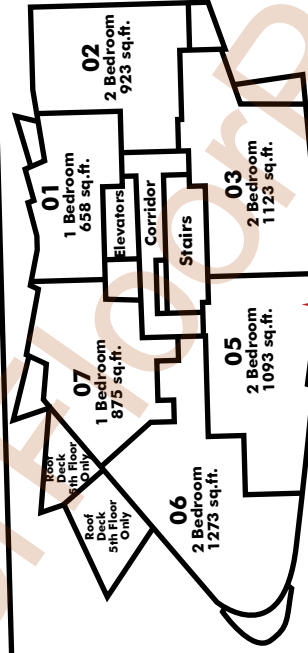

Cooper's Lookout
33 Smithe
Typical Floors
15th - 32nd floor

Cooper's Lookout
Villas
9 Smithe
Typical Floors
1 thru 11

Pacific Boulevard

Smithe Mews

Map Produced by and
 is Compliments of
VancouverFloorPlans.com
604-671-7000
info@vancouverfloorplans.com
COPYRIGHT ©

Cooper's Quay
Residential Development

Cooperage Mews

Mariner
918 Cooperage Way
Typical Floors
5th - 25th floor

Cooper's Pointe
980 Cooperage Way
Typical Floors
6th - 17th floor

Flagship
8 Smithe
Typical Floors
5th - 25th floor

Cooper's Park

Click Here For Disclaimer
 The webmaster and/or
VancouverFloorPlans.com
 are not held liable for any
 errors or omissions in this
 into sheet. The reader of this
 material to verify the accuracy
 of the content.

False Creek