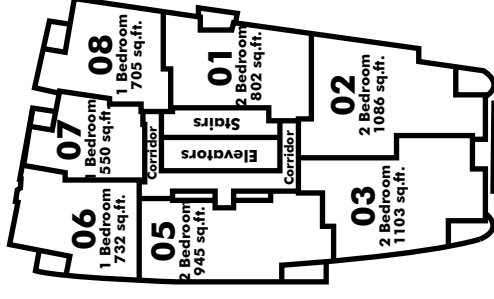

Cooper's Lookout
33 Smithe
Typical Floors
15th - 32nd floor

Cooper's Lookout
Villas
9 Smithe
Typical Floors
1 thru 11

Pacific Boulevard

Smithe Mews

Map Produced by and
 is Compliments of
VancouverFloorPlans.com
604-671-7000
info@vancouverfloorplans.com
COPYRIGHT ©