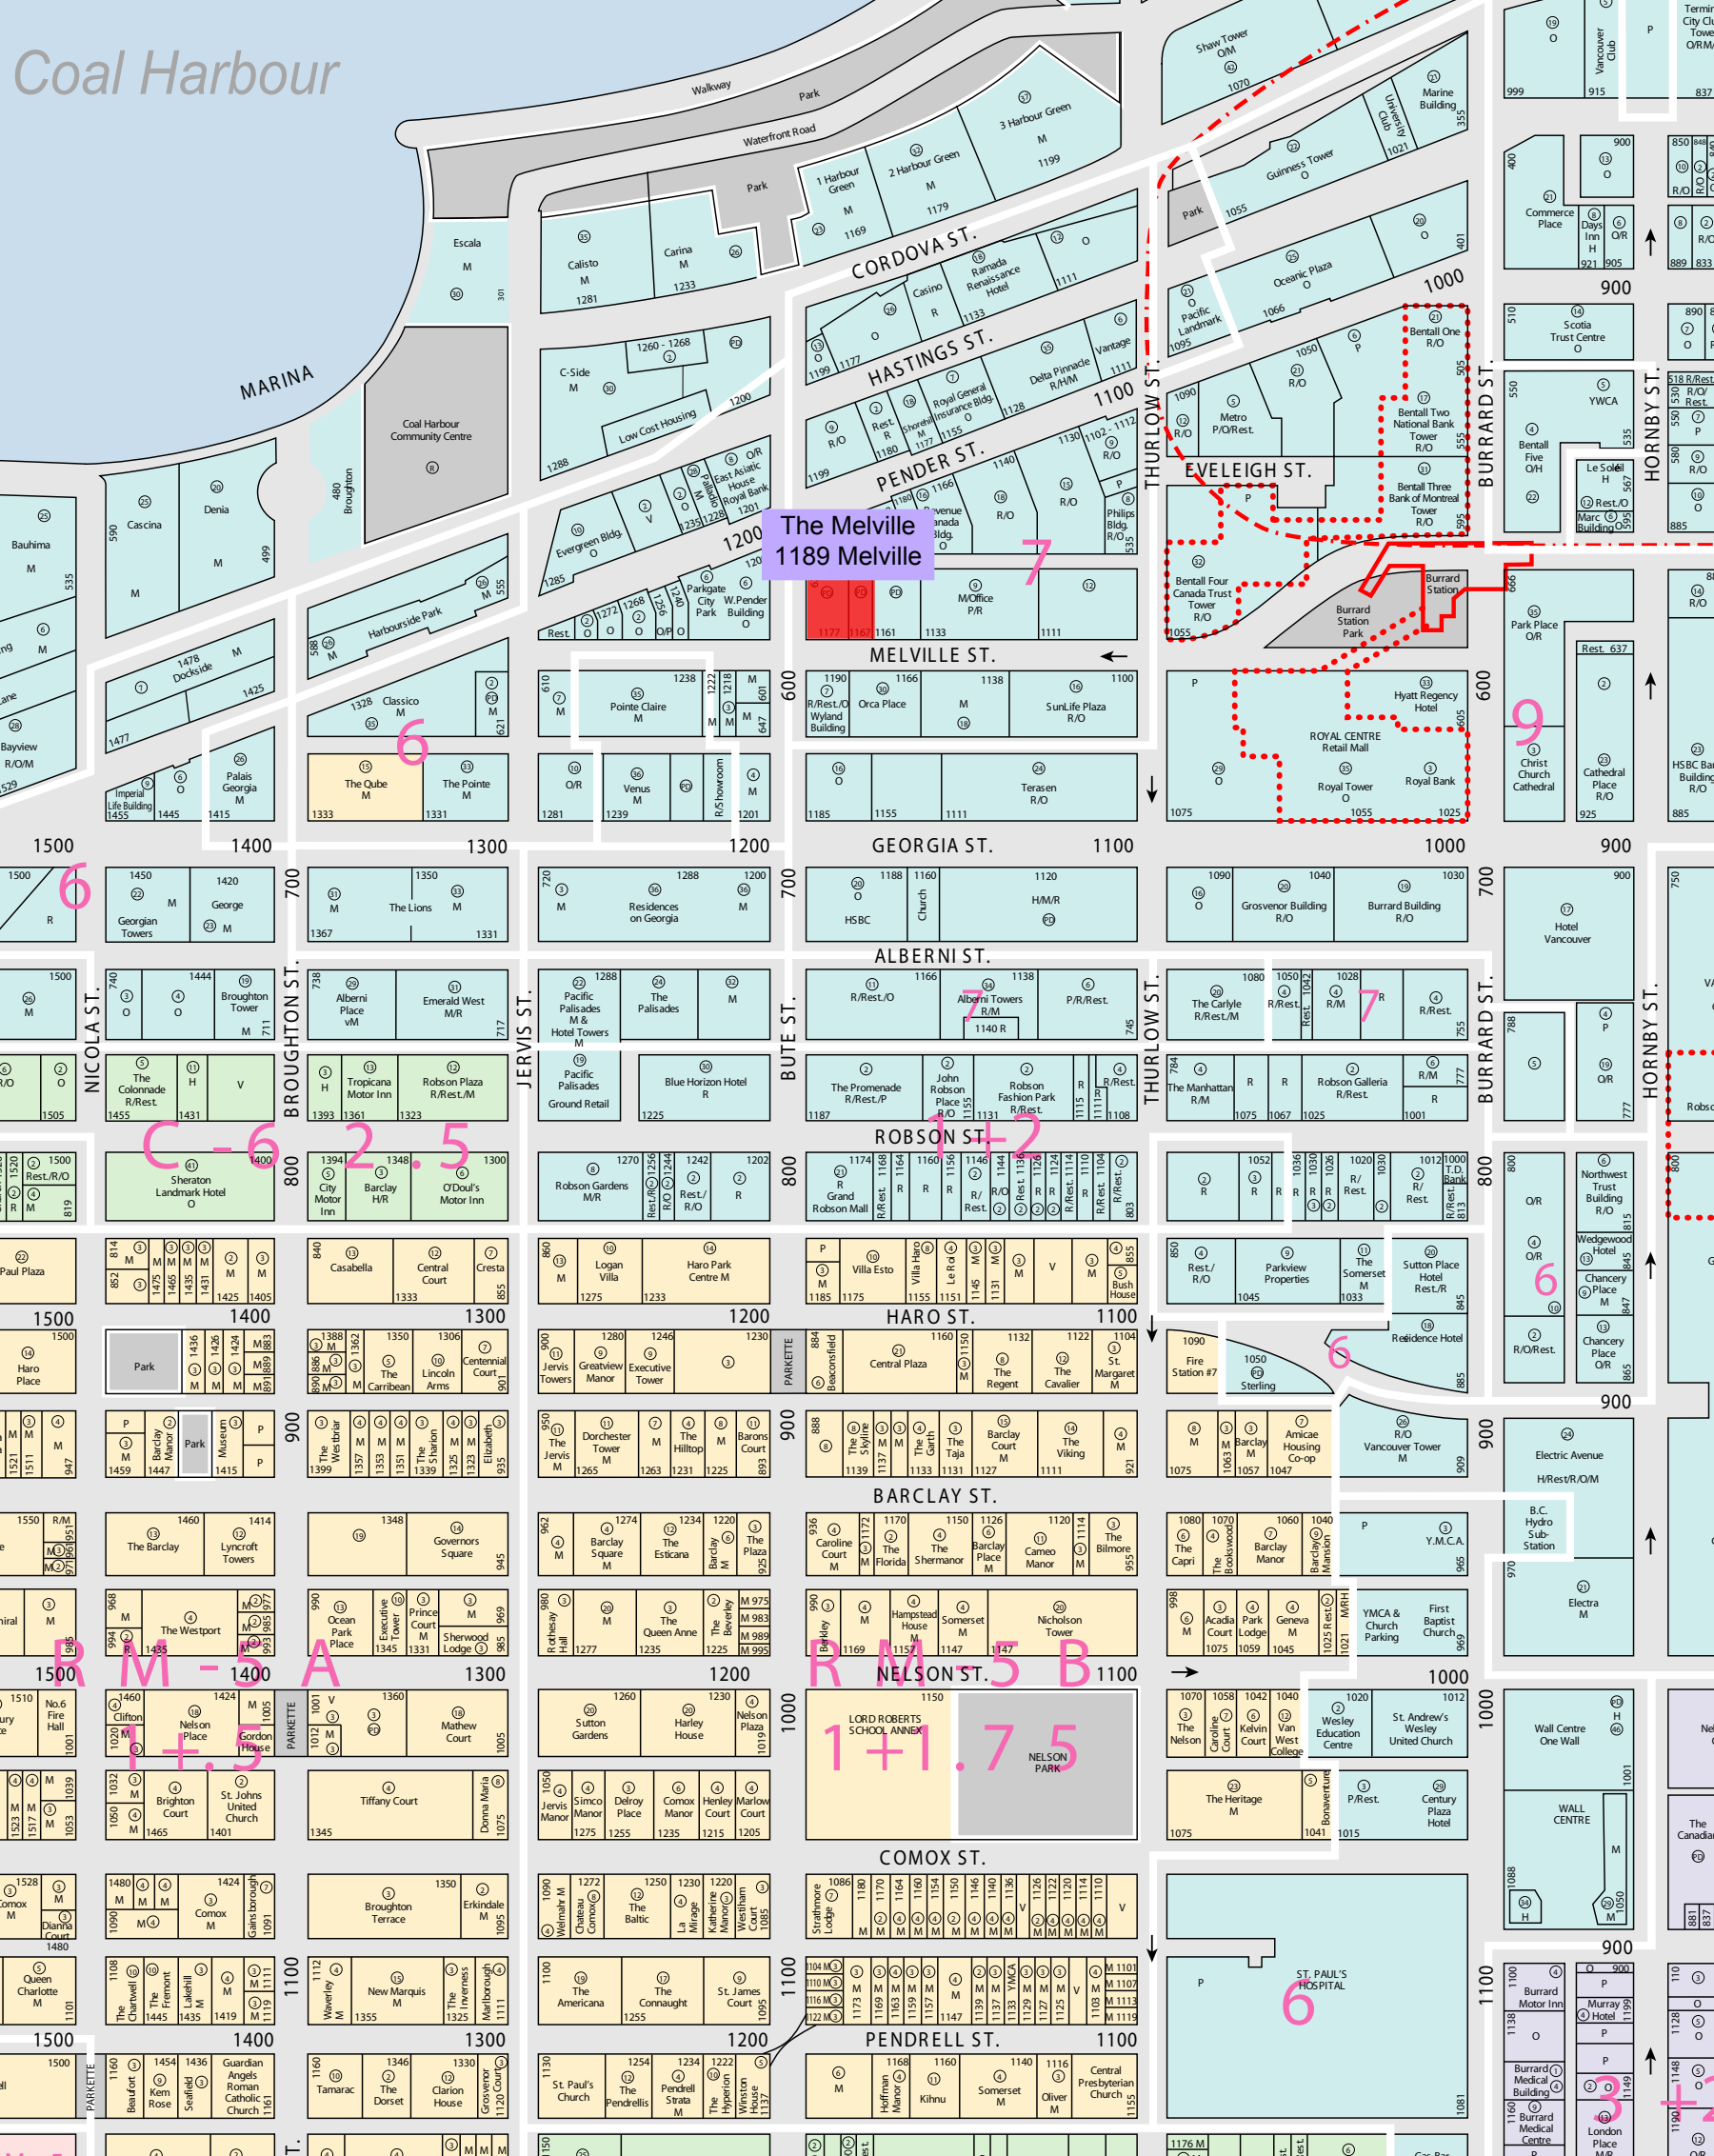

Coal Harbour

The Melville
1189 Melville

6

7

9

C-6

2.5

R.M. - 5 B

1+1.75

R.M. - 5 A

1+1.75

6

6